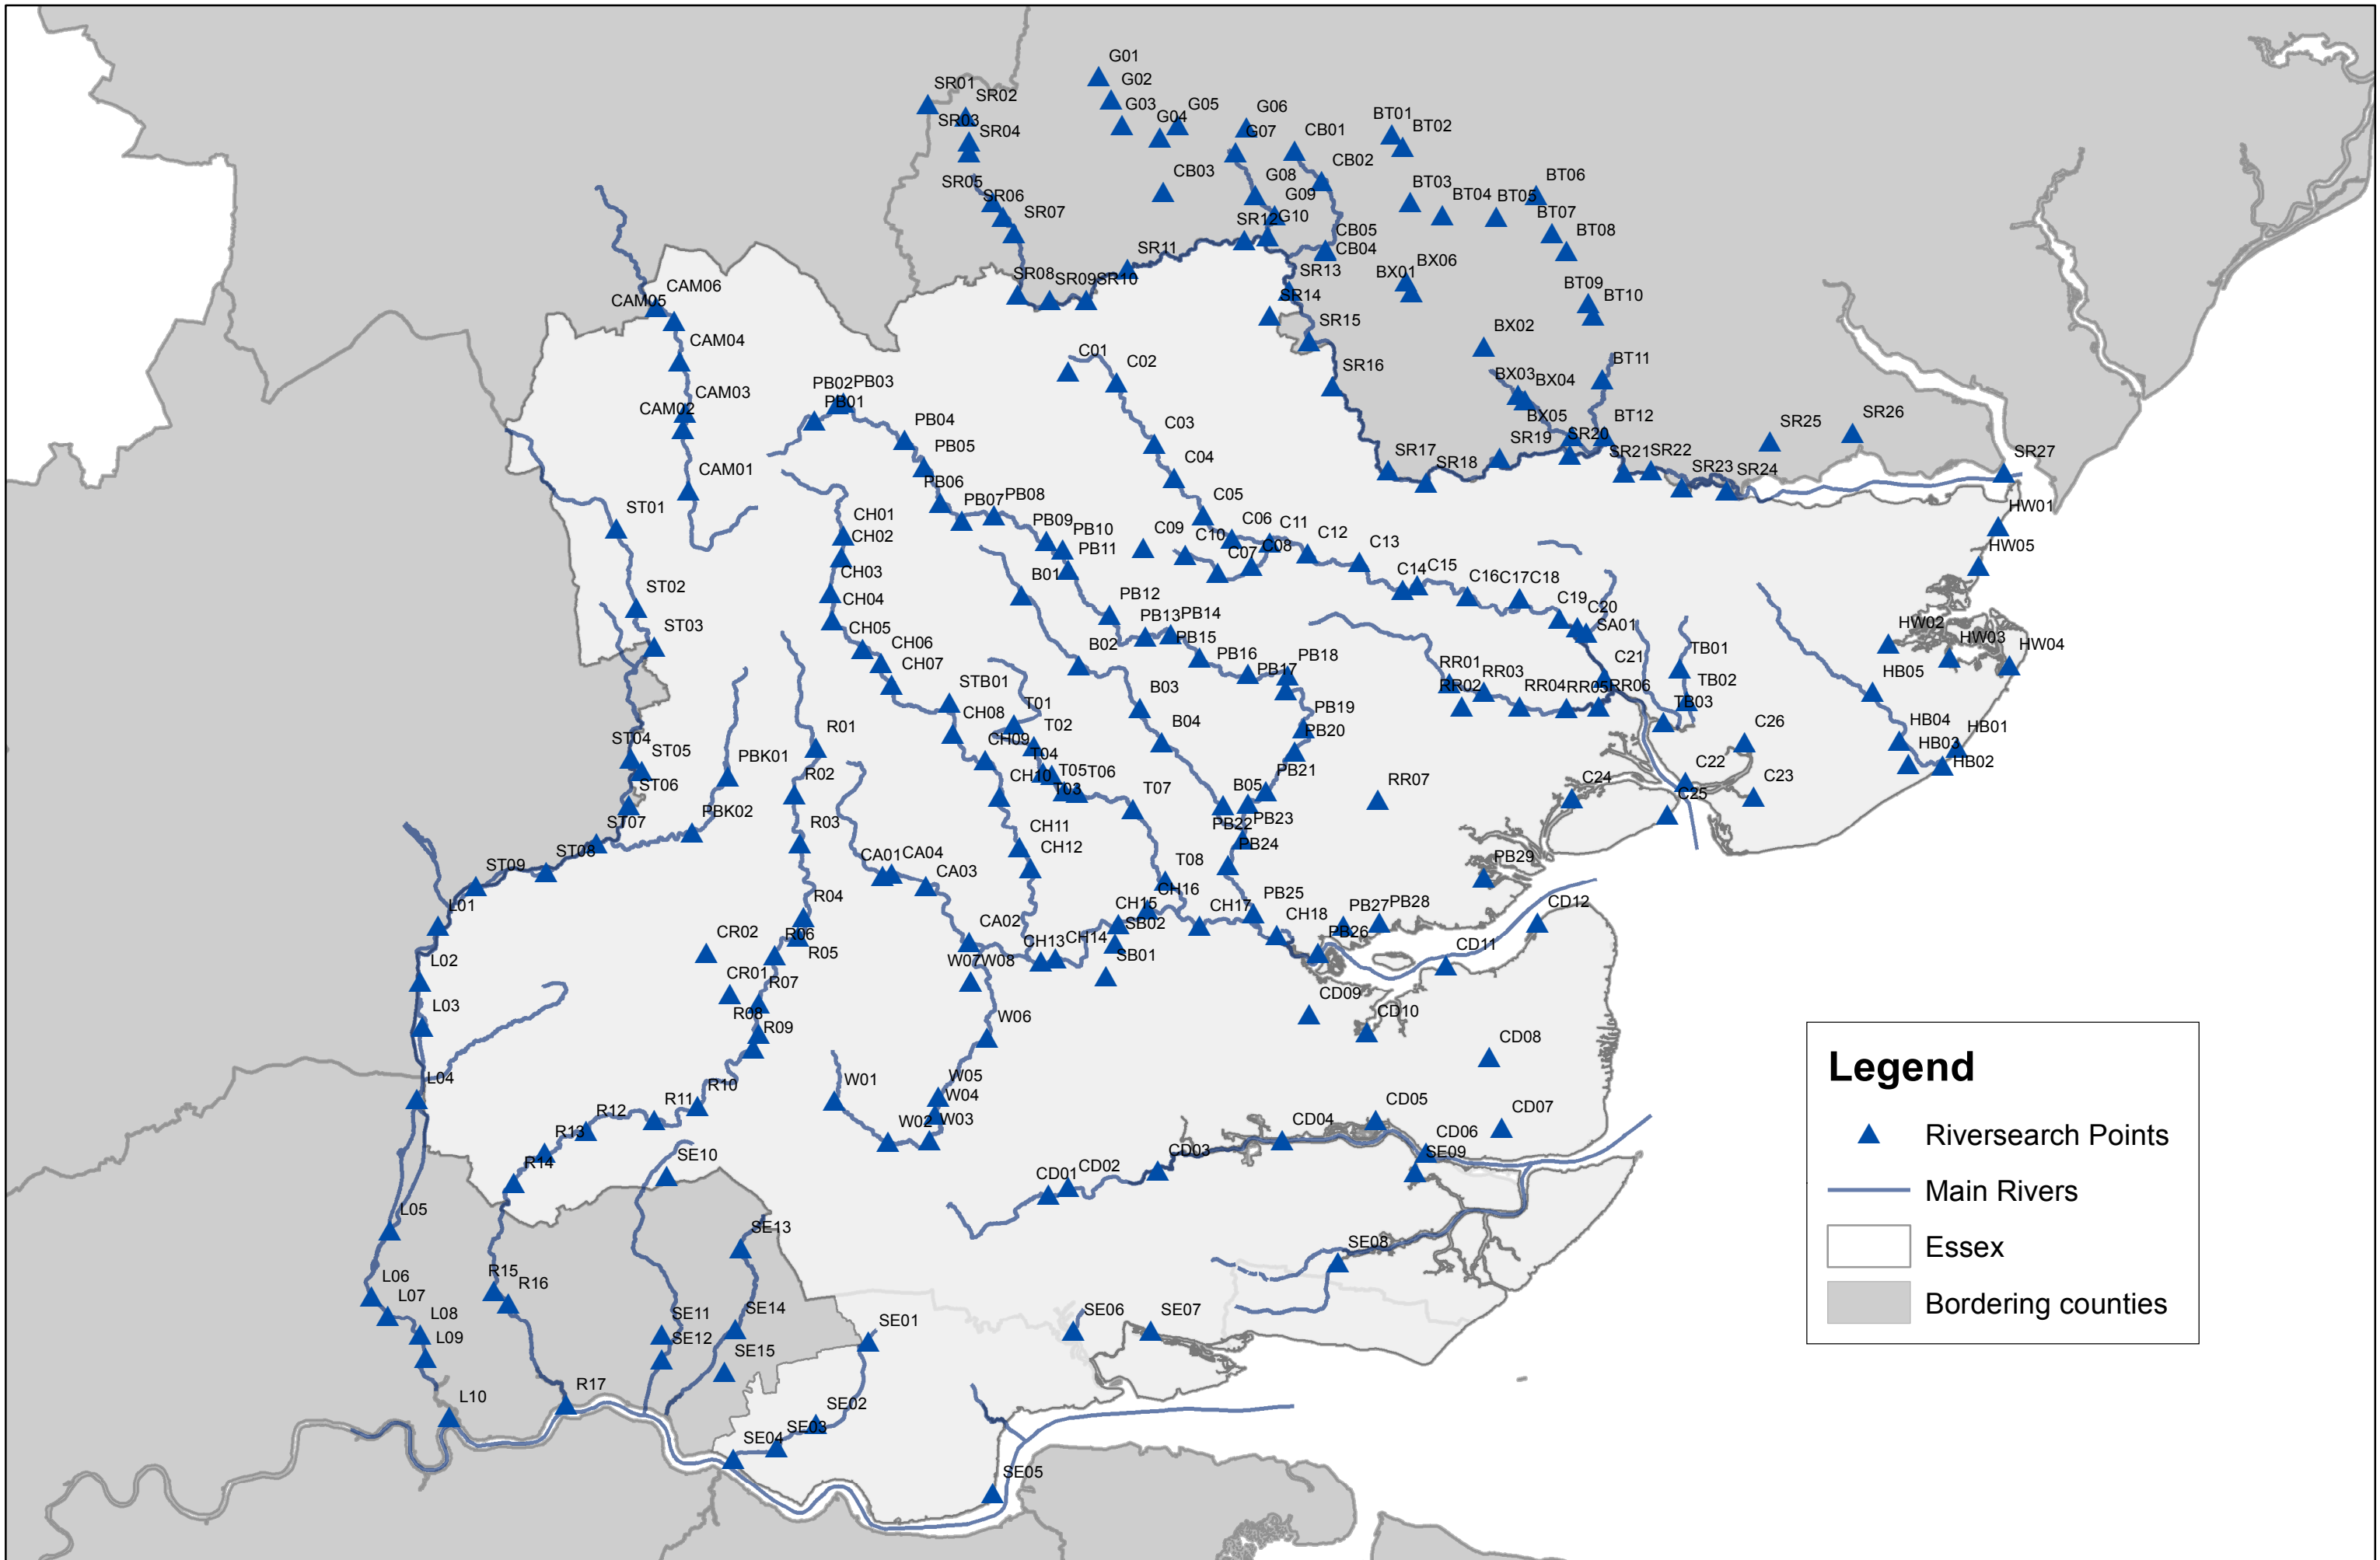

Riversearch Points with location codes

Legend

- ▲ Riversearch Points
- Main Rivers
- Essex
- Bordering counties